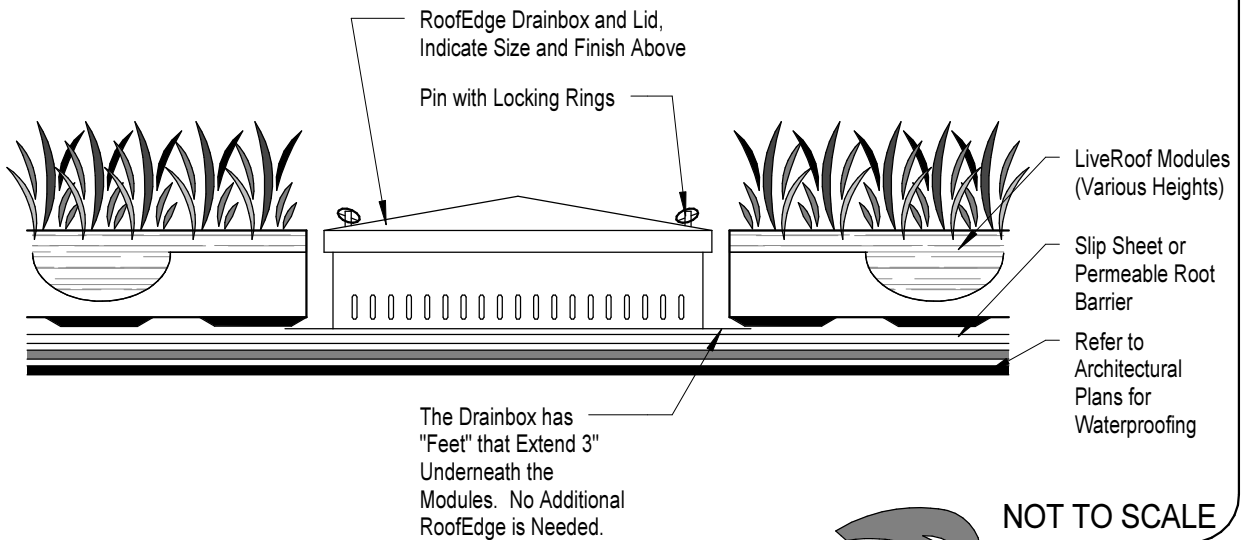

Drain Application

Using RoofEdge® Drainbox and Lid

Drainbox Sizes (Aluminum)

- Lite (2.75"H x 24"x24")
- Standard (4.25"H x 24"x24")
- Deep (6.5"H x 24"x24")
- Maxx (8.5"H x 24"x24")

Lid Finishes (Aluminum)

- Mill
- Bronze Anodize
- Black Anodize

TOP VIEW

SIDE VIEW

DRAIN COMPONENTS AND FLASHING SHOULD BE INSTALLED ACCORDING TO MANUFACTURER INSTRUCTION

NOT TO SCALE

DRAIN A
V06.2015