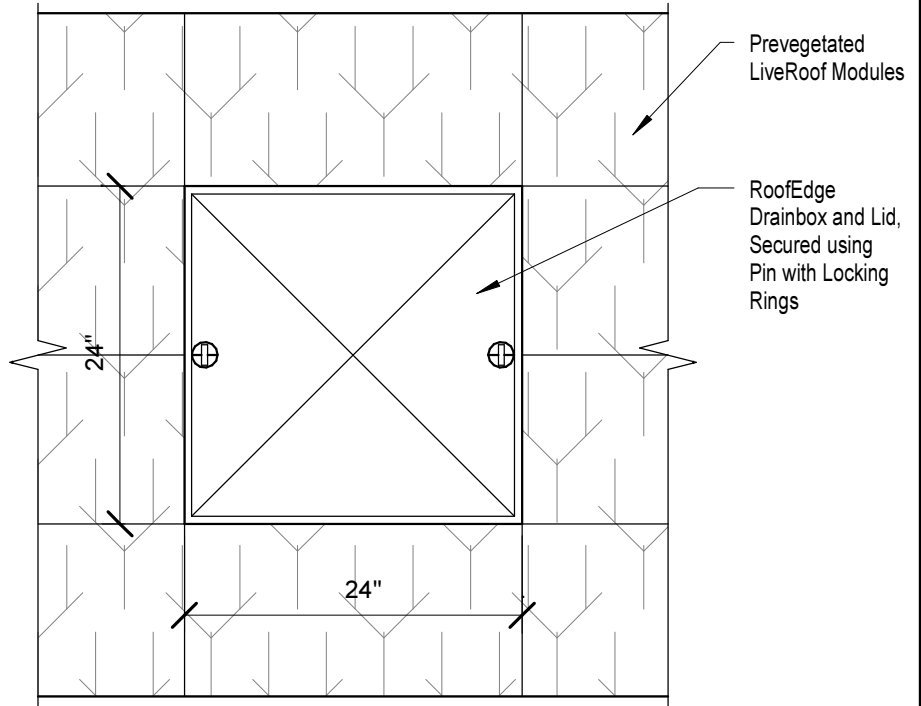

Drain Application

Using RoofEdge® Drainbox and Lid

Drainbox Sizes (Aluminum)

- Lite (2.75"H x 24"x24")
- Standard (4.25"H x 24"x24")
- Deep (6.5"H x 24"x24")
- Maxx (8.5"H x 24"x24")

Lid Finishes (Aluminum)

- Mill
- Bronze Anodize
- Black Anodize

TOP VIEW

SIDE VIEW

DRAIN COMPONENTS AND FLASHING SHOULD BE INSTALLED ACCORDING TO MANUFACTURER INSTRUCTION

NOT TO SCALE

DRAIN A
V06.2015