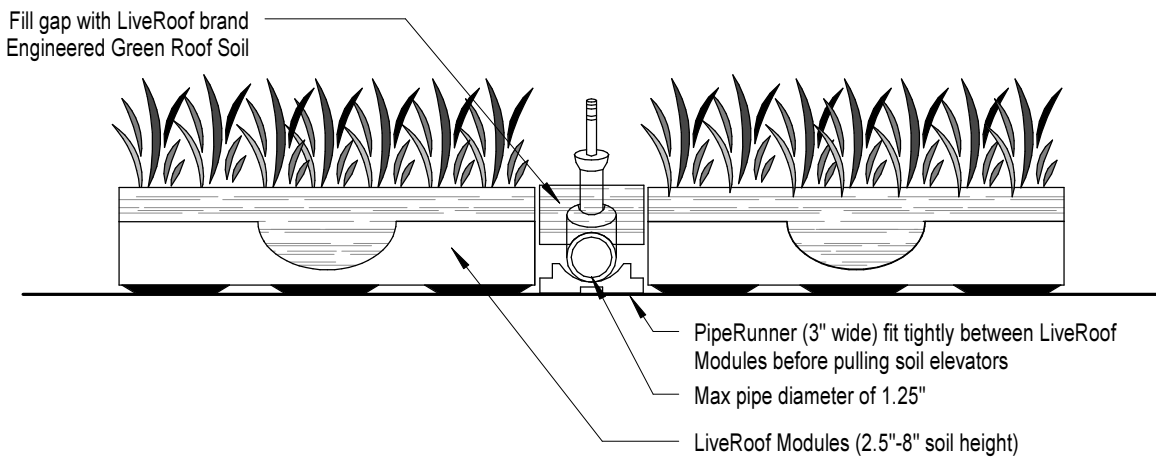

# PipeRunner™

Irrigation solution for use with LiveRoof Modules

## TOP VIEW

## SIDE VIEW

## APPLICATION SIDE VIEW